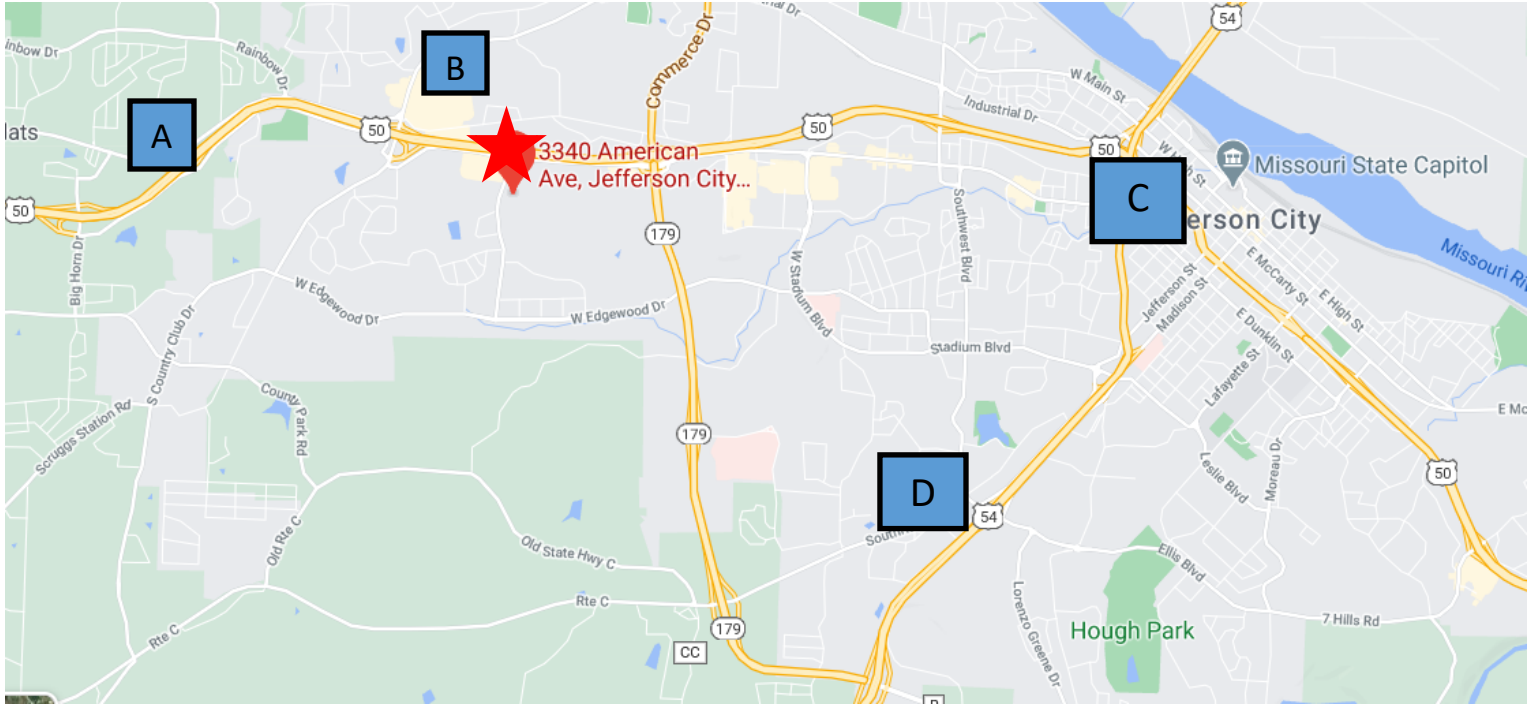

Hotel Proximity to MDA Executive Office/Clinical Training Center

3340 American Ave., Lower Level
Jefferson City, MO 65109

All hotels 10 minutes or less to the MDA Executive Office/Clinical Training Center.

- A. Near MDA Executive Office:** Hampton Inn, Comfort Suites
- B. Near MDA Executive Office:** Fairfield Inn, Candlewood Suites
- C. State Capitol & Downtown Area:** Courtyard by Marriott, DoubleTree by Hilton
- D. Central to Everything:** Holiday Inn & Suites, Best Western Plus